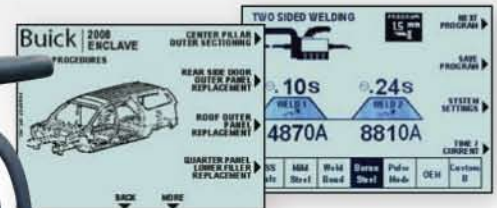

i4 Data Log Feature

Record, Download & Print all Weld Data

i4 Inverter Spot Welding System

OEM Repair Procedures On-board

Welds ALL steel types!

- Boron Steel Welding
- Galvanized Steel
- UHSS
- Usibor
- T.R.I.P.