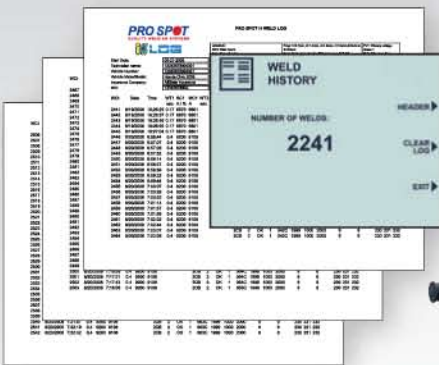

i4 Data Log Feature

Record, Download & Print all Weld Data

i4 Inverter Spot Welding System

OEM Repair Procedures On-board

Welds ALL steel types!

- Boron Steel Welding
- Galvanized Steel
- UHSS
- Usibor
- T.R.I.P.