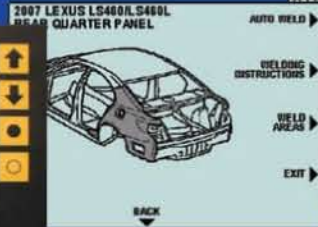

PRO SPOT

Inverter Spot Welding System

OEM Repair Procedures

Boron Steel Welding

GM UPGRADE NOW AVAILABLE! OVER 2800 SCREENS WITH METAL & REPAIR INFO

Made in U.S.A.

Toll Free: 877-PRO SPOT (776-7768) WWW.PROSPOT.COM