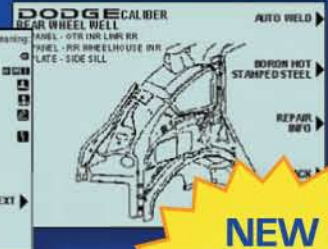

PRO SPOT

Inverter Spot Welding System

OEM Repair Procedures

Boron Steel Welding

GM UPGRADE NOW AVAILABLE! OVER 2800 SCREENS WITH METAL & REPAIR INFO

Made in U.S.A.

Toll Free: 877-PRO SPOT (776-7768) WWW.PROSPOT.COM