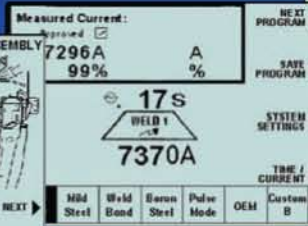

PRO SPOT

Inverter Spot Welding System

OEM Repair Procedures

Boron Steel Welding

GM UPGRADE NOW AVAILABLE! OVER 2800 SCREENS WITH METAL & REPAIR INFO

Made in U.S.A.

Toll Free: 877-PRO SPOT (776-7768) WWW.PROSPOT.COM