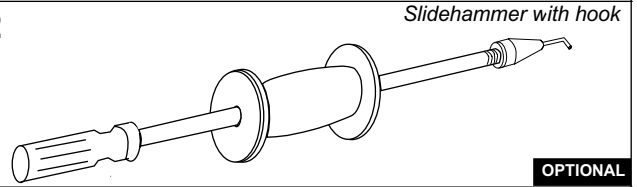

SERIAL #

Checked by:

Instruction Manual

Manufactured by Pro Spot International, Inc. Escondido, CA U.S.A Fax (760) 4891531

CLP-70-8 Spot Hammer
8mm thread

1 pc.

CLP-72

1 pc.