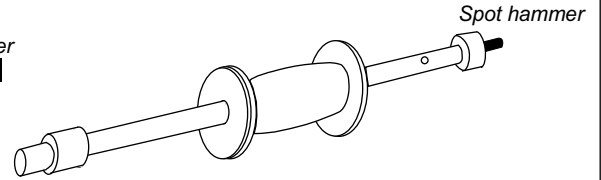

SERIAL #

Checked by:

Instruction Manual

Manufactured by Pro Spot International, Inc. Escondido, CA U.S.A Fax (760) 4891531

CLP-70-8 Spot Hammer
8mm thread

1 pc.

CLP-72

1 pc.