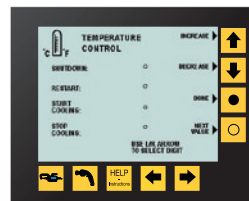

iPulse Mig Welder

New Inverter Aluminum Pulse Welder

iPulse Mig Welder

PRO SPOT

Steel Welding

Aluminum Welding

Air Pressure Control

System Feedback

Temperature Control

On-Screen Data Control