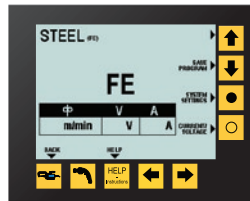

iPulse Mig Welder

New Inverter Aluminum Pulse Welder

iPulse Mig Welder

PRO SPOT

Steel Welding

Aluminum Welding

Air Pressure Control

System Feedback

Temperature Control

On-Screen Data Control