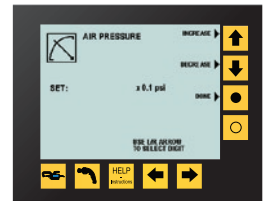

iPulse Mig Welder

New Inverter Aluminum Pulse Welder

iPulse Mig Welder

PRO SPOT

Steel Welding

Aluminum Welding

Air Pressure Control

System Feedback

Temperature Control

On-Screen Data Control