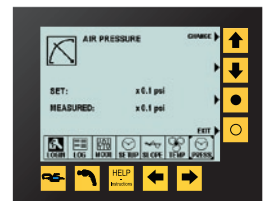

iPulse Mig Welder

New Inverter Aluminum Pulse Welder

iPulse Mig Welder

PRO SPOT

Steel Welding

Aluminum Welding

Air Pressure Control

System Feedback

Temperature Control

On-Screen Data Control